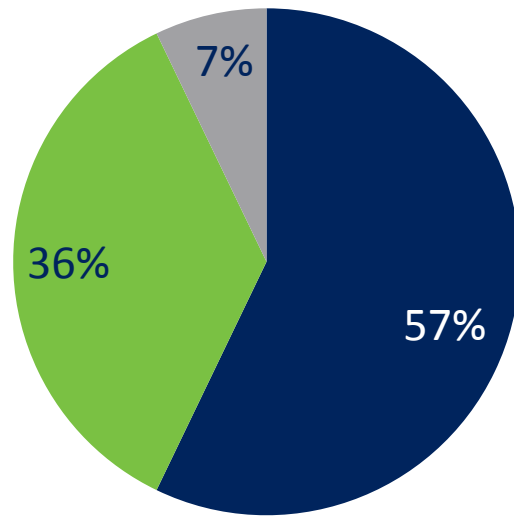

How did you find today's event?

■ Very useful ■ useful ■ not useful

Extremely helpful.
Good to have time to
discuss cases currently
being dealt with

surgery session was very useful
with Tracey and Allen - very helpful
and informative, I personally look
forward to working more with
them going forward